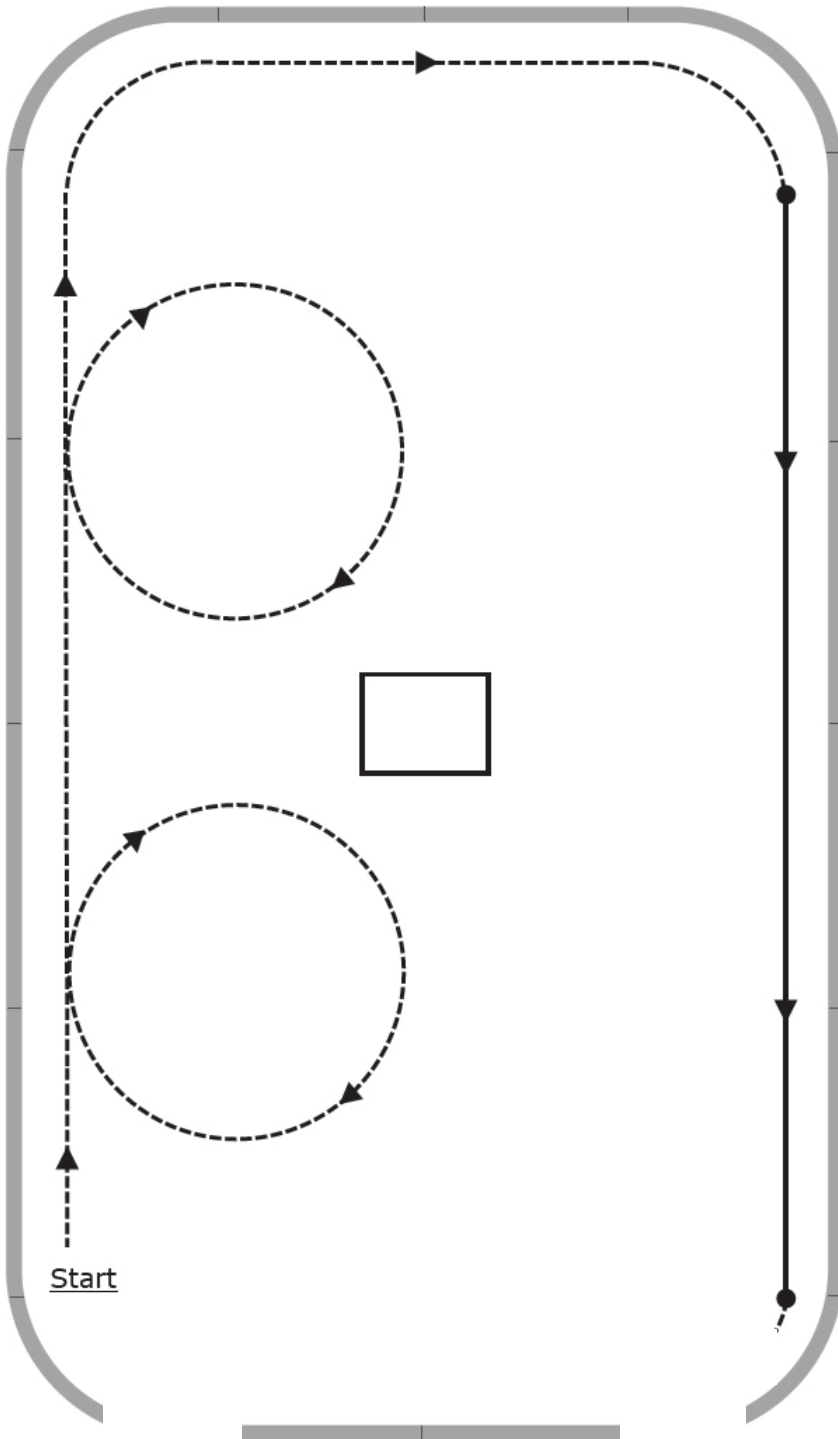

Prairie State Classic

Class 77: Academy WT Pattern

1. On the rail to the left, trot to the one-third point of the rail on the left diagonal.
 2. Continue to trot a circle to the right.
 3. Continue trotting to the two-thirds point of the rail.
 4. Continue to trot a circle to the right.
 5. Continue to trot around the turn to the beginning of the rail. Halt.
 6. Canter to the end of the rail on the right lead. Halt.
- Exit the ring.